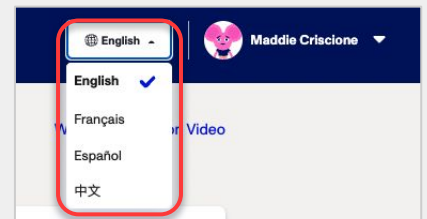

How to Navigate the Paper Platform

1

Students can access Paper™ today by visiting app.paper.co, typing in their school name, and logging in!

Sign In

Type your school name or sports team

2

The first time students login, they will:

- ★ Sign the student code of conduct
- ★ Setup their learner profile by answering a few questions

3

Students can set their **language preference** in the top right of their screen

4

Students can start a Live Chat session with a tutor by selecting a **subject tile** or by entering their question in the **question matcher** at the top