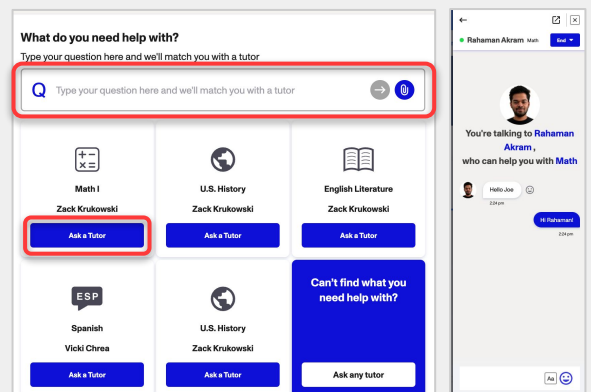

How to Navigate the Paper Platform

1

Students can access Paper™ today by visiting app.paper.co, typing in their school name, and logging in!

Sign In

Type your school name or sports team

2

The first time students login, they will:

- ★ Sign the student code of conduct
- ★ Setup their learner profile by answering a few questions

3

Students can set their **language preference** in the top right of their screen

4

Students can start a Live Chat session with a tutor by selecting a **subject tile** or by entering their question in the **question matcher** at the top

TIP: Students can also start a chat by clicking the “P” Chrome extension button

5

Students submit written work for feedback by clicking “**Submit Work for Review**” on the right-hand side of their screen