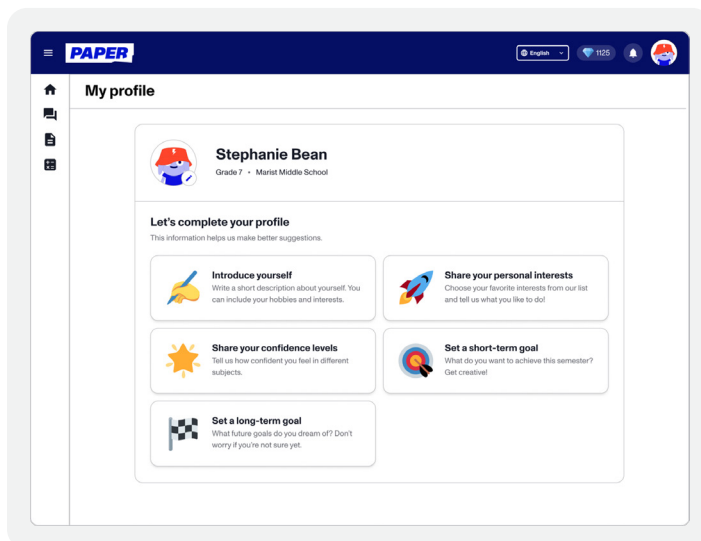

# A personalized experience for every student

Paper's Learner Profile is a powerful tool that encourages students to share their interests and strengths, set personalized academic goals, and begin to take ownership of their learning. Teachers can also review this information so they can get to know their students and customize instruction. The result? A more tailored, personalized, and engaging experience for everyone.

## An in-depth onboarding experience

Students begin their Paper™ journeys with a short quiz where they identify some of their personal interests (such as painting or swimming) and share their comfort levels across different academic subjects.

## Personalized profiles

Students can further customize their profiles by writing brief bios, creating short- and long-term goals, choosing their avatars, and updating any information they provided earlier in the onboarding experience (if needed).