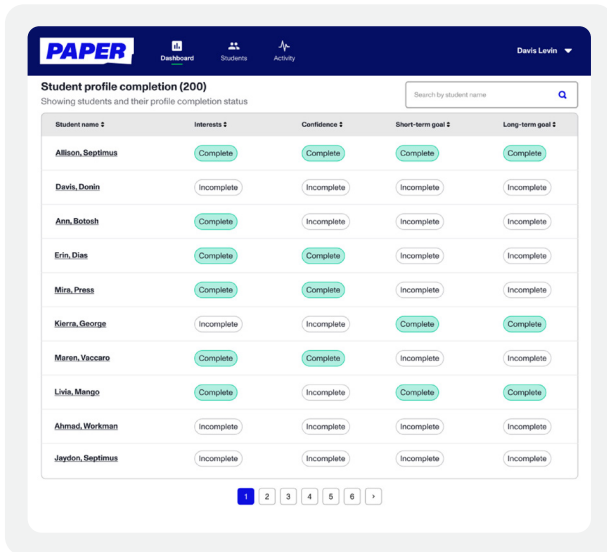

Actionable data for teachers

An anytime, anywhere teacher's aide

Paper helps teachers personalize learning and provide independent opportunities for practice—but it also ensures students can get questions answered 24/7, offers an extra pair of eyes on written drafts, and so much more.