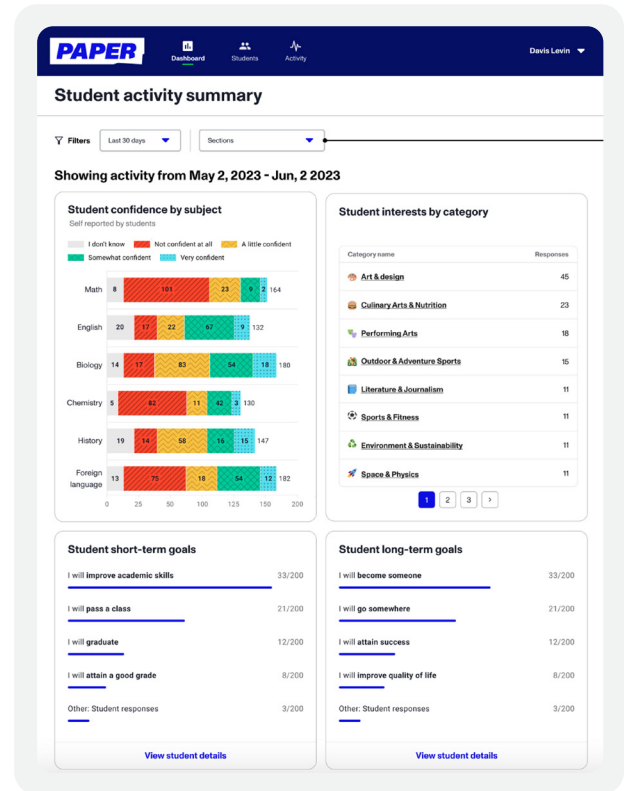

The Insights Dashboard

On the Insights Dashboard, teachers will find a complete view of their students' activities on Paper as well as tools to help keep everyone engaged and learning. Additionally, teachers can review students' completed Learner Profiles to get to know their interests and strengths.

Ready to get started? Log in at app.paper.co!