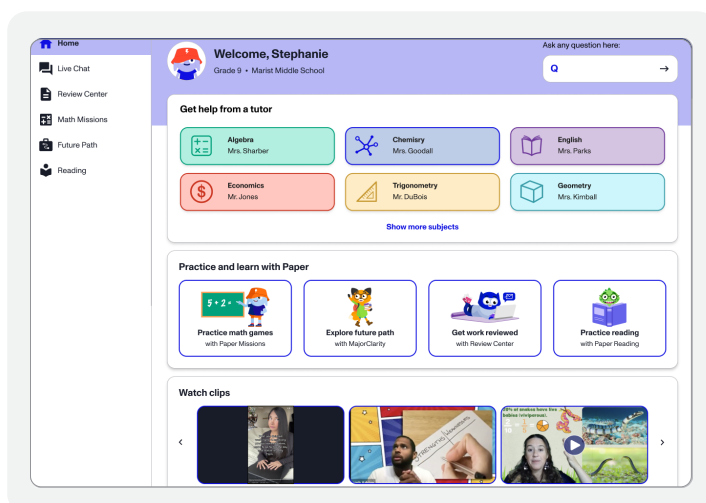

# A personalized experience for every student

Paper's Learner Profile is a powerful tool that encourages students to share their interests and strengths, set personalized academic goals, and begin to take ownership of their learning. Teachers can also review this information so they can get to know their students and customize instruction. The result? A more tailored, personalized, and engaging experience for everyone.

## An in-depth onboarding experience

Students begin their Paper™ journeys with a short quiz where they identify some of their personal interests (such as painting or swimming) and share their comfort levels across different academic subjects.

## Personalized profiles

Students can further customize their profiles by writing brief bios, creating short- and long-term goals, choosing their avatars, and updating any information they provided earlier in the onboarding experience (if needed).

## Custom practice and learning opportunities

Students have a personalized section filled with grade-specific content on their Paper dashboards—think educational videos and practice problems. By accessing this content, they get valuable opportunities to solidify their knowledge and practice concepts.